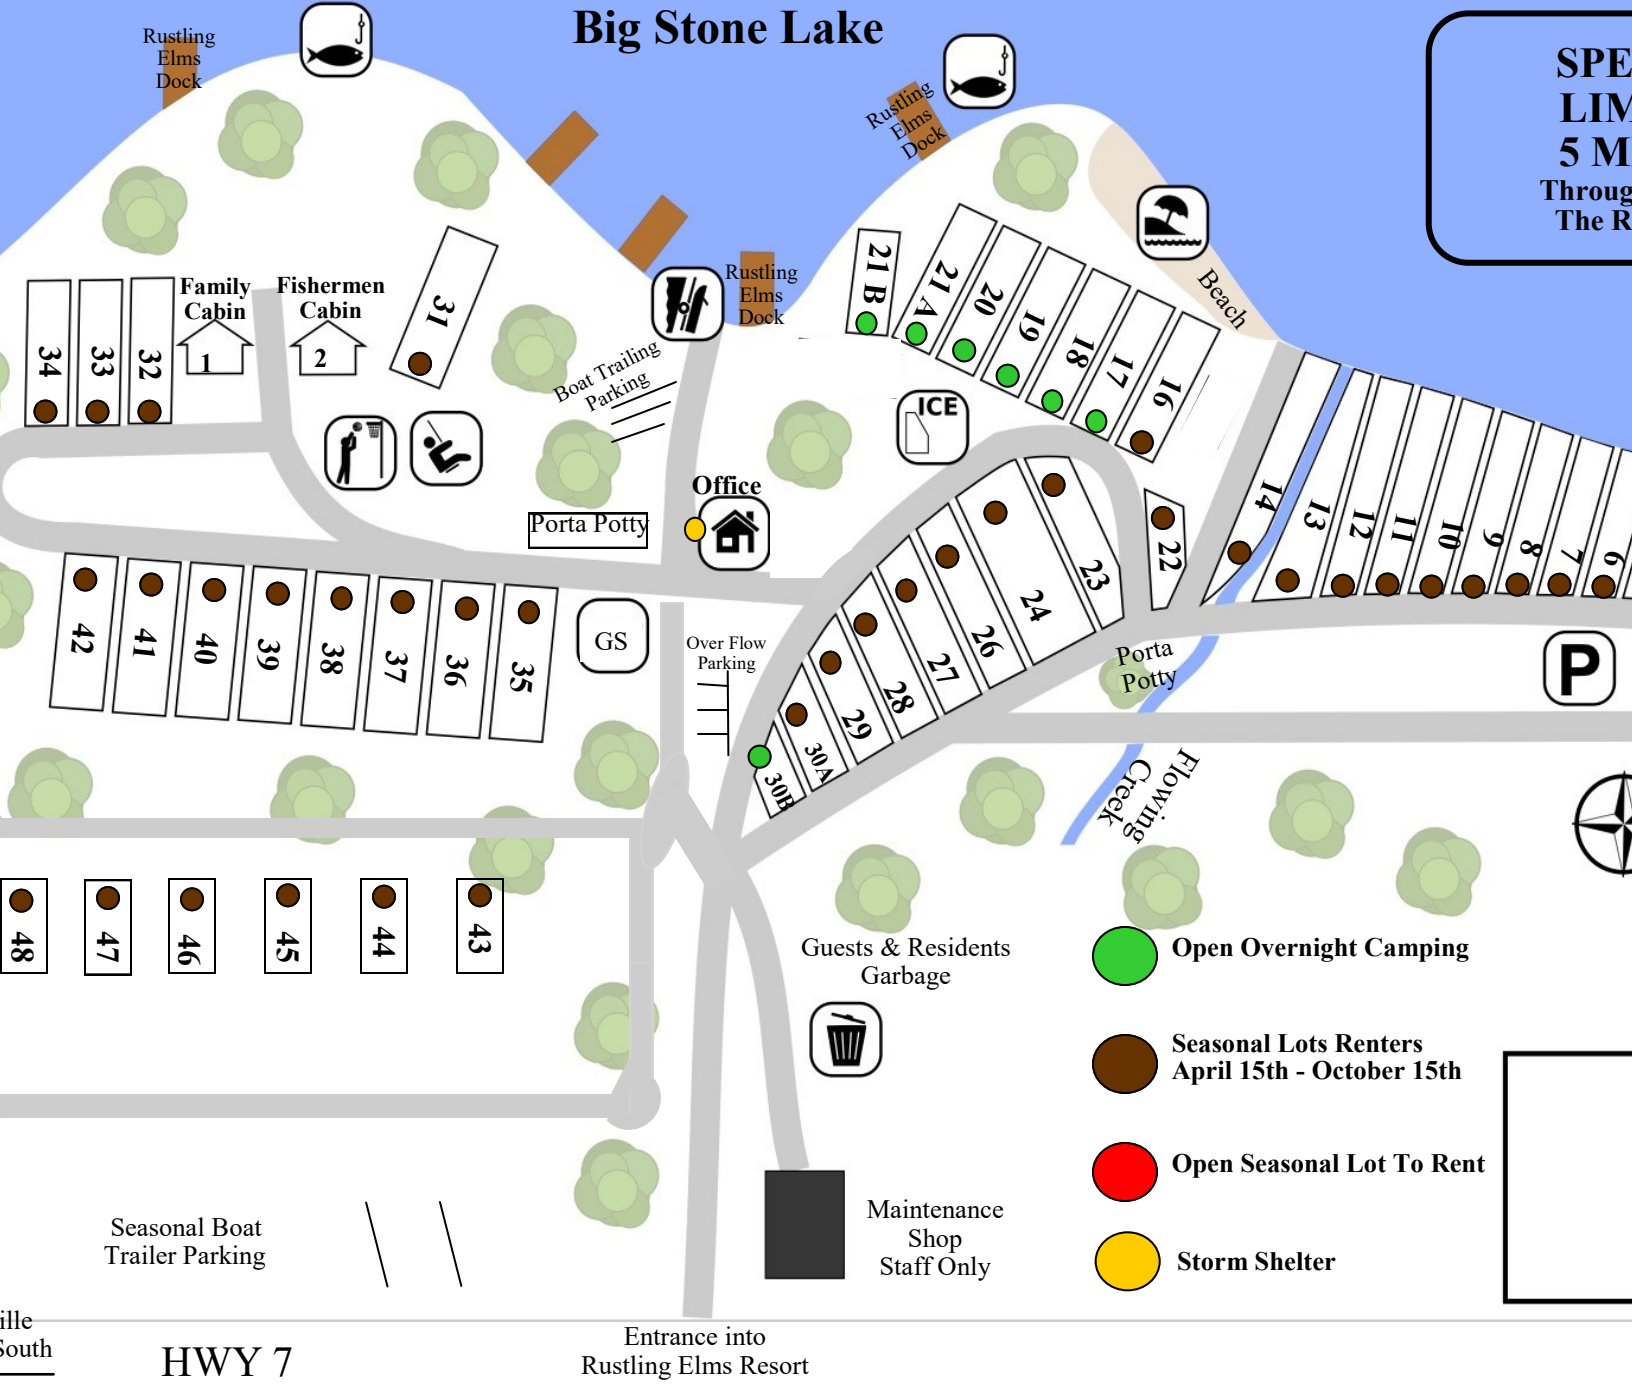

Welcome To Rustling Elms Resort

SPE
LIM
5 M
Through
The R

ille
South